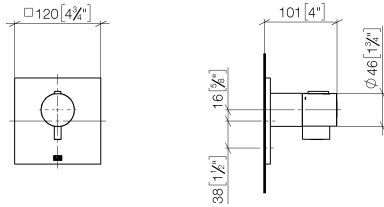

36 501 985

- cover plate 120 x 120 mm
- temperature control handle with safety limit stop at 38°C
- thermostat cartridge

Fits: IMO, MEM, CL.1, CYO

	Platinum	36 501 985-08
	Chrome	36 501 985-00
	Brushed Platinum	36 501 985-06
	Dark Chrome	36 501 985-19
	Brushed Light Gold	36 501 985-27
	Brushed Durabrass (23kt Gold)	36 501 985-28
	Matte Black	36 501 985-33
	Brushed Champagne (22kt Gold)	36 501 985-46
	Champagne (22kt Gold)	36 501 985-47
	Brushed Chrome	36 501 985-93
	Brushed Dark Platinum	36 501 985-99

**Required miscellaneous**

**xTOOL Concealed thermostat module without volume control -** 35 503 970 90  
 •max. recess depth 160 mm  
 •min. recess depth 95 mm

**Recommended miscellaneous**

**xGRID Attachment set for integrating in the dry wall construction -** 12 340 970 90

**Required miscellaneous**

**xGRID Installation track 555 mm -** 12 360 970 90

36 501 985

mm [inches]

Certificates

WRAS\_2011026.

DVGW\_DW-  
6512DN0706.

LGA\_29930.